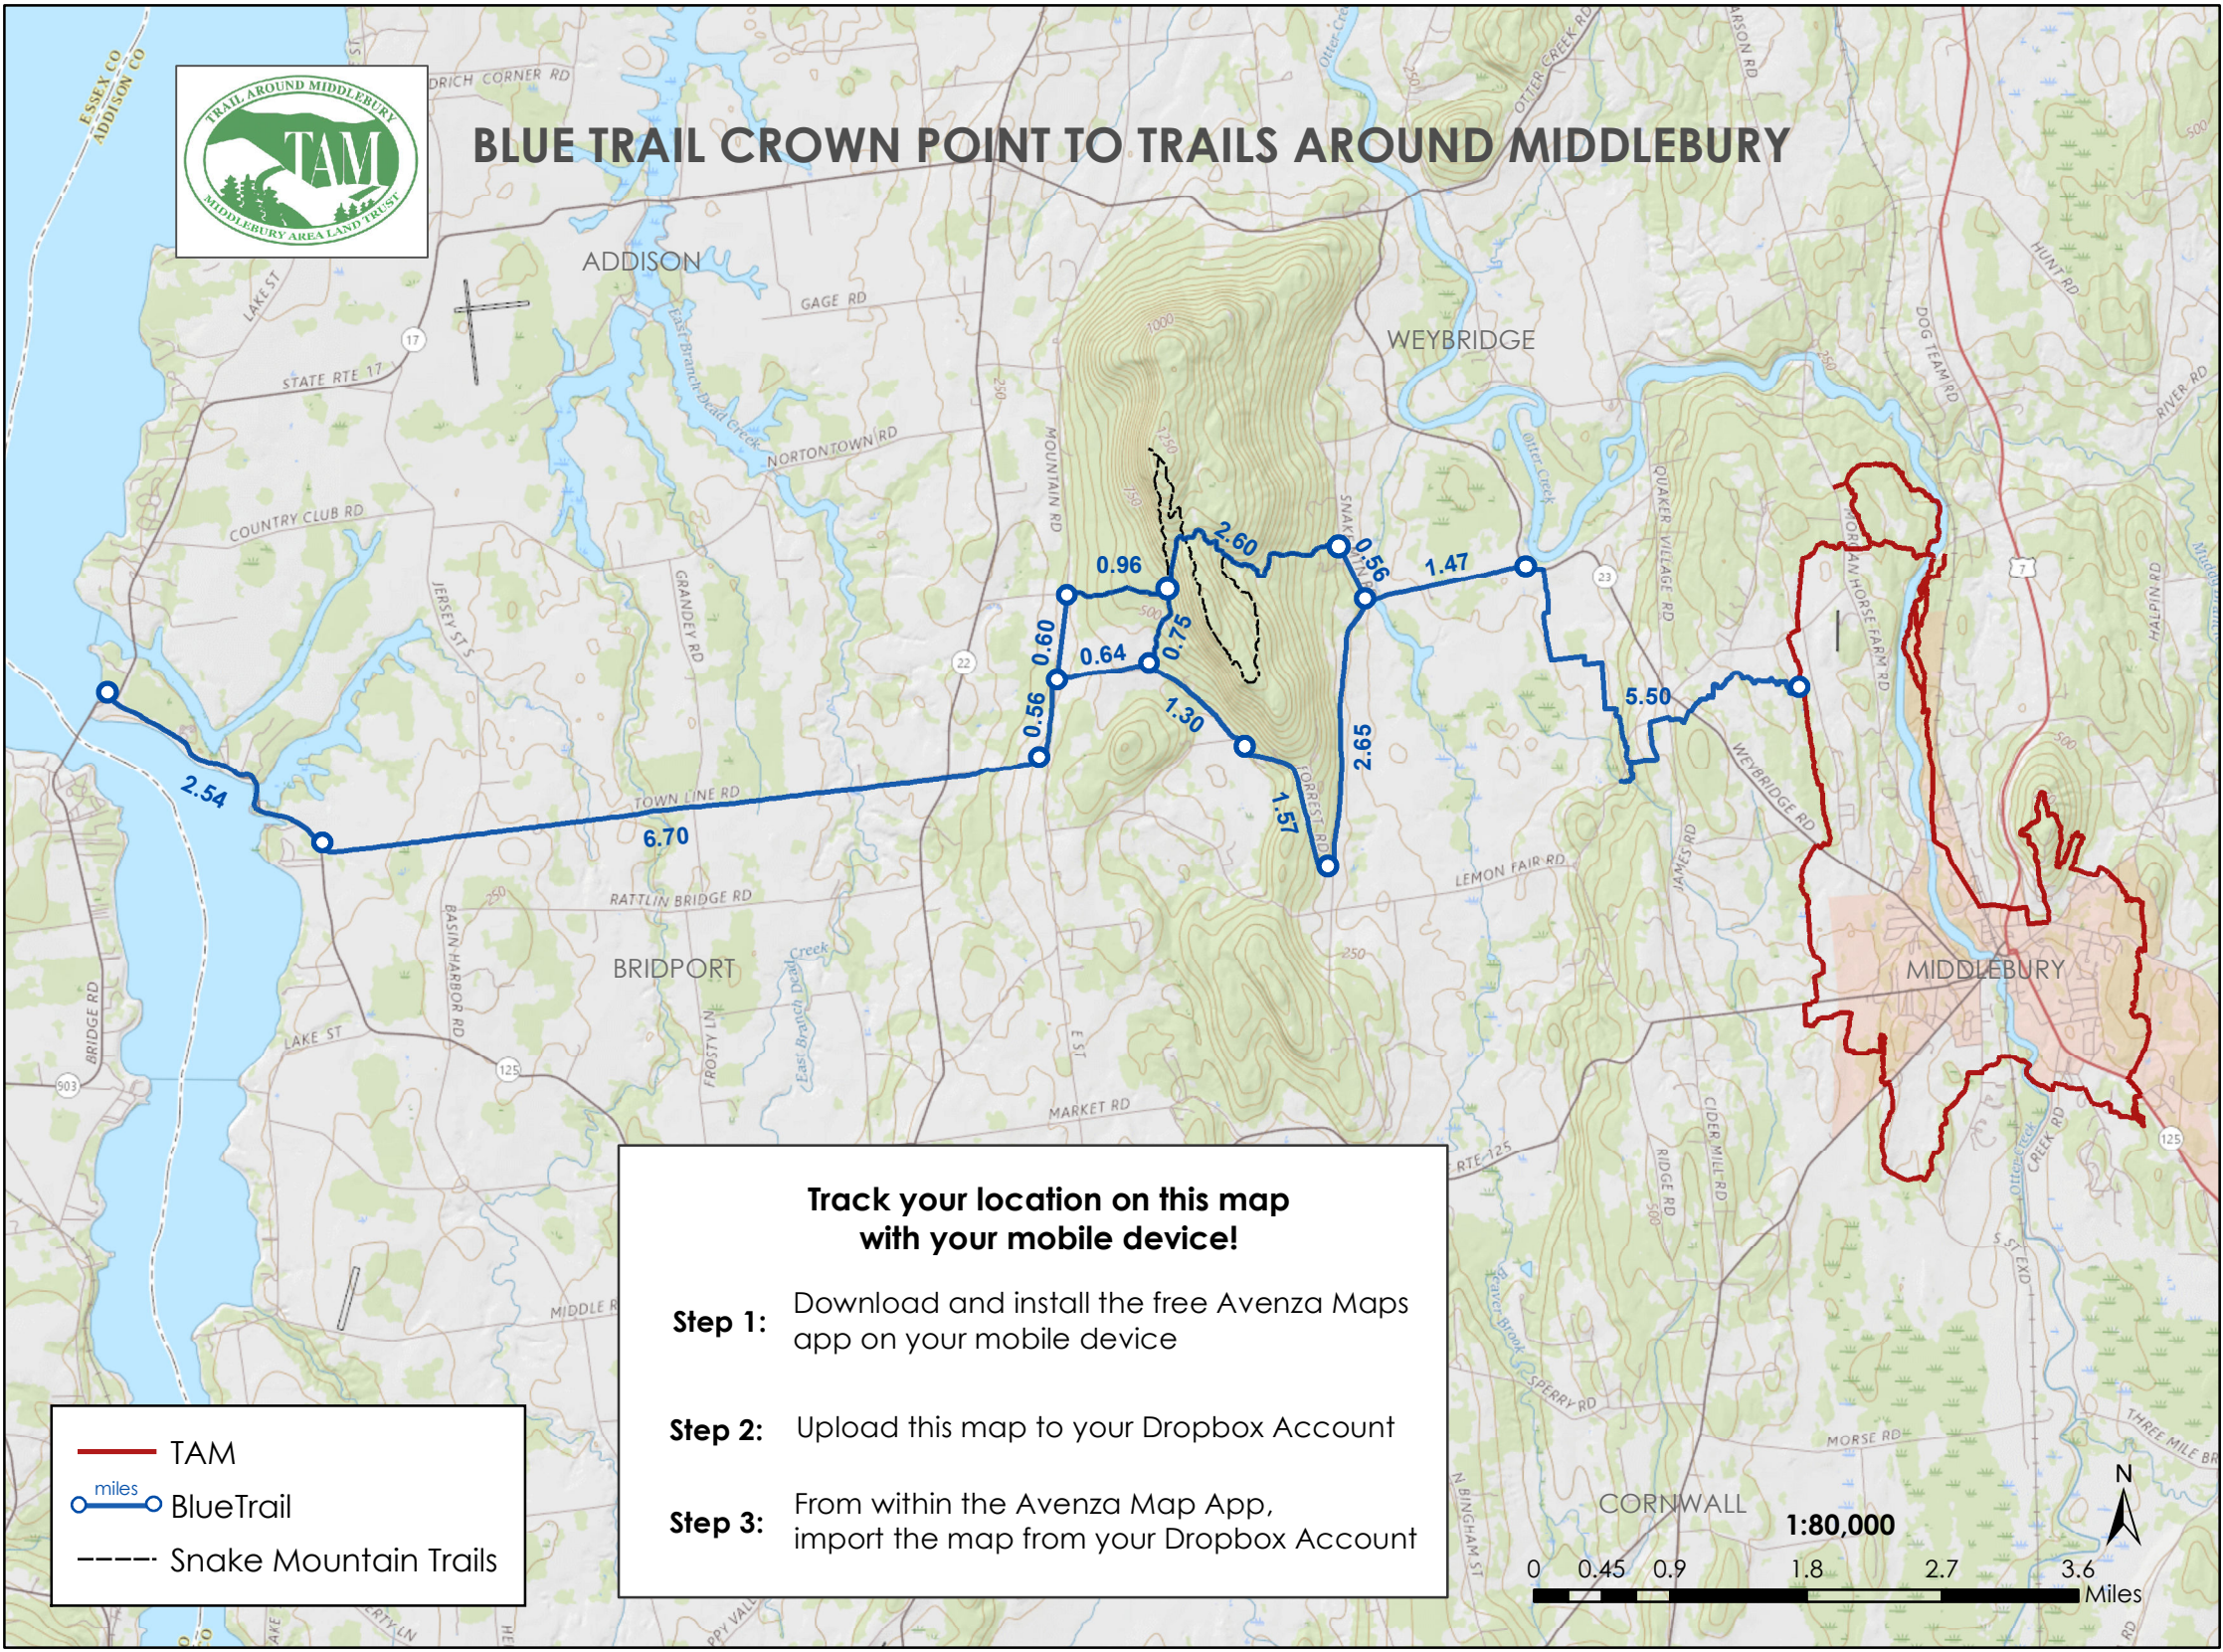

BLUE TRAIL CROWN POINT TO TRAILS AROUND MIDDLEBURY

— TAM
— miles — BlueTrail
- - - Snake Mountain Trails

Track your location on this map with your mobile device!

Step 1: Download and install the free Avenza Maps app on your mobile device

Step 2: Upload this map to your Dropbox Account

Step 3: From within the Avenza Map App, import the map from your Dropbox Account